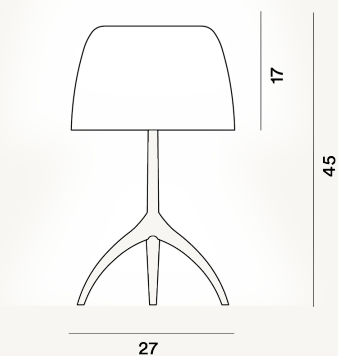

Lumiere Grande Table

DIMENSIONE

CAVO

Transparent

COLORE

White, Warm white, Cherry

CERTIFICAZIONI

PESO

Net kg 2.10

MATERIALE

Blown glass and polished or painted brushed aluminium

SORGENTE LUMINOSA

LED retrofit bulb included E27 11W 2700 K 1521lm CRI >80 Dimmer included
LED retrofit bulb included E27 11W 2700 K 1521lm CRI >80 On-Off